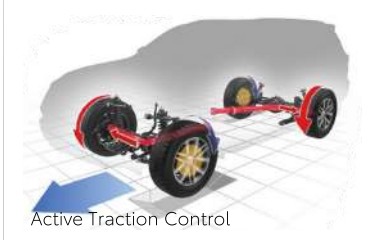

4-link Coil Spring

Accessory Connector

Active Traction Control