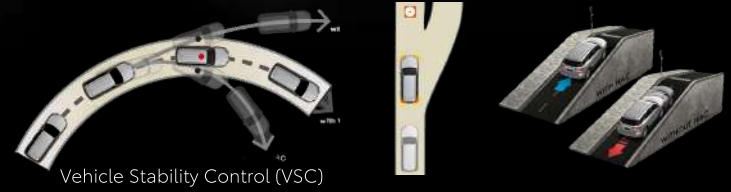

PERFORMANCE & SAFETY

EVERY BIT IS BUILT TO LEAD.

From the looks of it to the Performance, the Fortuner has got everything covered. With a powerful 6 speed Transmission, you can drive anywhere and everywhere. With so much raw and unrestrained power of 150 kW in both transmissions and a torque of 420 Nm (MT) & 500 Nm (AT), it's up for any challenges you throw at it.

Equipped with 7 SRS Airbags and fully backed up with features such as Vehicle Stability Control (VSC), Hill-Assist Control (HAC), Trailer Sway Control (TSC), Limited Slip Differential (LSD), and much more, the Fortuner is the embodiment of Comfort & Safety.

Fortuner sets a new benchmark for performance in both busy urban and off-road, thanks to an astounding array of finely calibrated features and refinements.