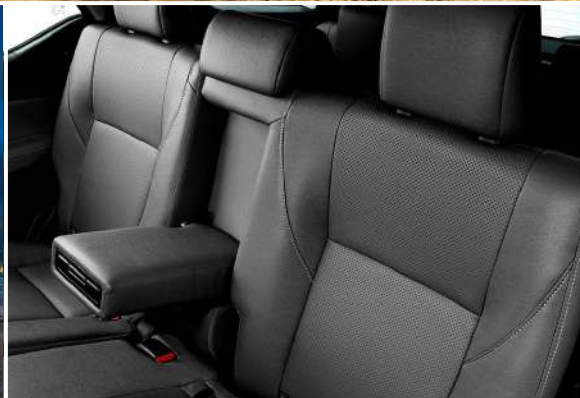

VAIDYA'S ORGANIZATION
OF INDUSTRIES & TRADING HOUSES

UNITED TRADERS SYNDICATE PVT.LTD

Sole Distributors of Toyota in Nepal

VOITH Complex, Ananda Nagar, Dhumbarahi, Kathmandu
P. O. Box. 233/2640 | Fax: +977 1 4008813
Tel: +977 1 4008801-5 | Hotline: 98512 36524
E-mail: vsd@voith.com.np

AUTHORISED DEALERS

Eastlink Motors Pvt. Ltd., 01 4427797, 01 4434055 (Lainchaur) | Eastlink Motors (P) Ltd., 01 5180360 (Kupondole) | AB Enterprises, 021 461846, 021 460965 (Biratnagar) | Autoways (P) Ltd., 061 540356, 061 540349, 071 419017, 071 419024/26, 056 525935, 056 532224/92 (Pokhara/Butwal/Chitwan) | Basant Classic Automobiles, 091 410134 (Dhangadhi) | Galaxy Automobiles, 01 5549966 (Lalitpur) | Gaurishankar Automobiles, 081 528266, 081 526752 (Nepalgunj) | Kantipur Auto Link (P) Ltd., 023 546052 (Jhapa) | Shreya Automobiles, 041 424009 (Janakpur)